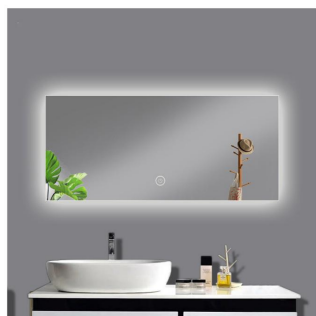

- 产品编号 Product number
- A型号无背光 A model has no backlight
- A型号背发光 B model has backlight

M006B