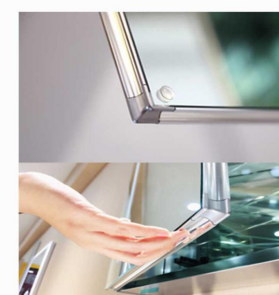

高清银镜精细磨边
HD silver mirror fine edging

山东迈尔德建材有限公司

国内外酒店工厂批发 家庭装修 精装地产 宾馆 商场
餐厅 美发店 服装店 船舶等