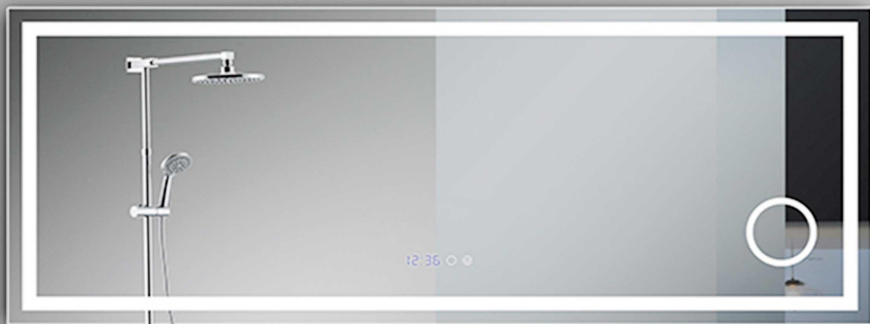

# LED 镜子产品 LED mirror products

触摸开关 Touch switch | 节能LED灯 Energy saving LED light | 电子防雾 Electronic anti-fog | 高清超白银镜 Super clear mirror

INTELLIGENT TOUCH KEY  
智能触摸键  
智能开关 智能体验

一触即亮 长按调光

**高清镜面折射**  
远视不失真 清晰视物  
HD mirror is not distorted